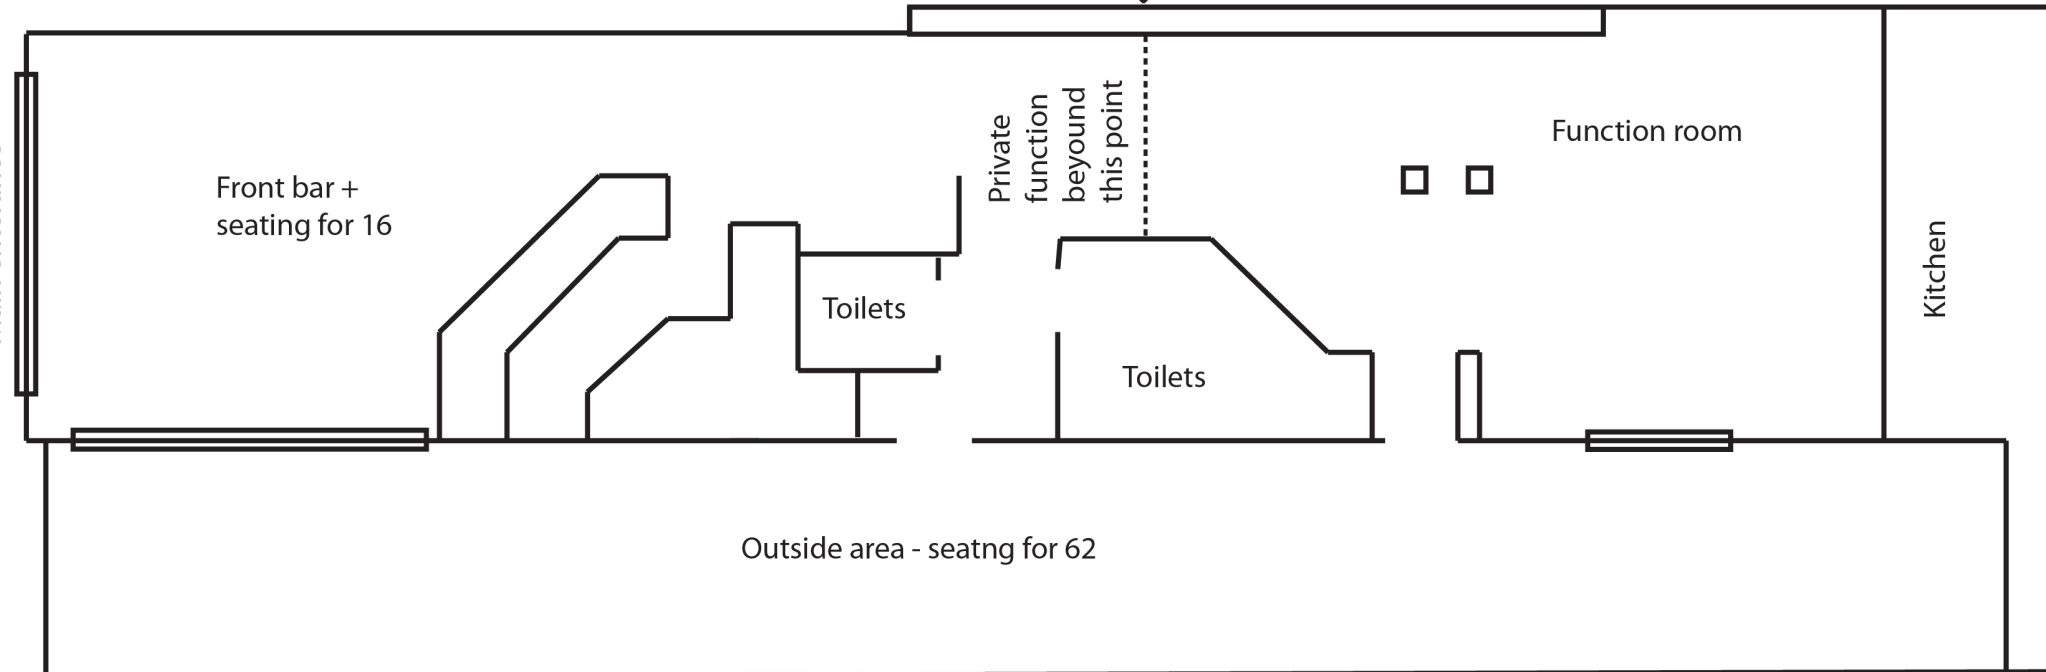

75 Bridge Street, Nelson

Main entrance

Max capacity 175 people  
On licence/ Supervised  
Available hours 8am to 3am, 7 days

Optional curtains can be drawn for  
privacy

Leaner

## Extra's available

- 30 Bar stools
- 6 four person Leaners
- 1 ten person Leaner
- 1 built in 12 to 20 person Leaner
- 12 four person seated Tables
- 30 + Chairs
- P.A. System for speeches etc
- Pool Table, Dart board

ENTRY/EXIT

STAGE

TOILETS

ENTRY/EXIT

Inside 74 seated.  
 Outside covered area 26  
 seated - heated