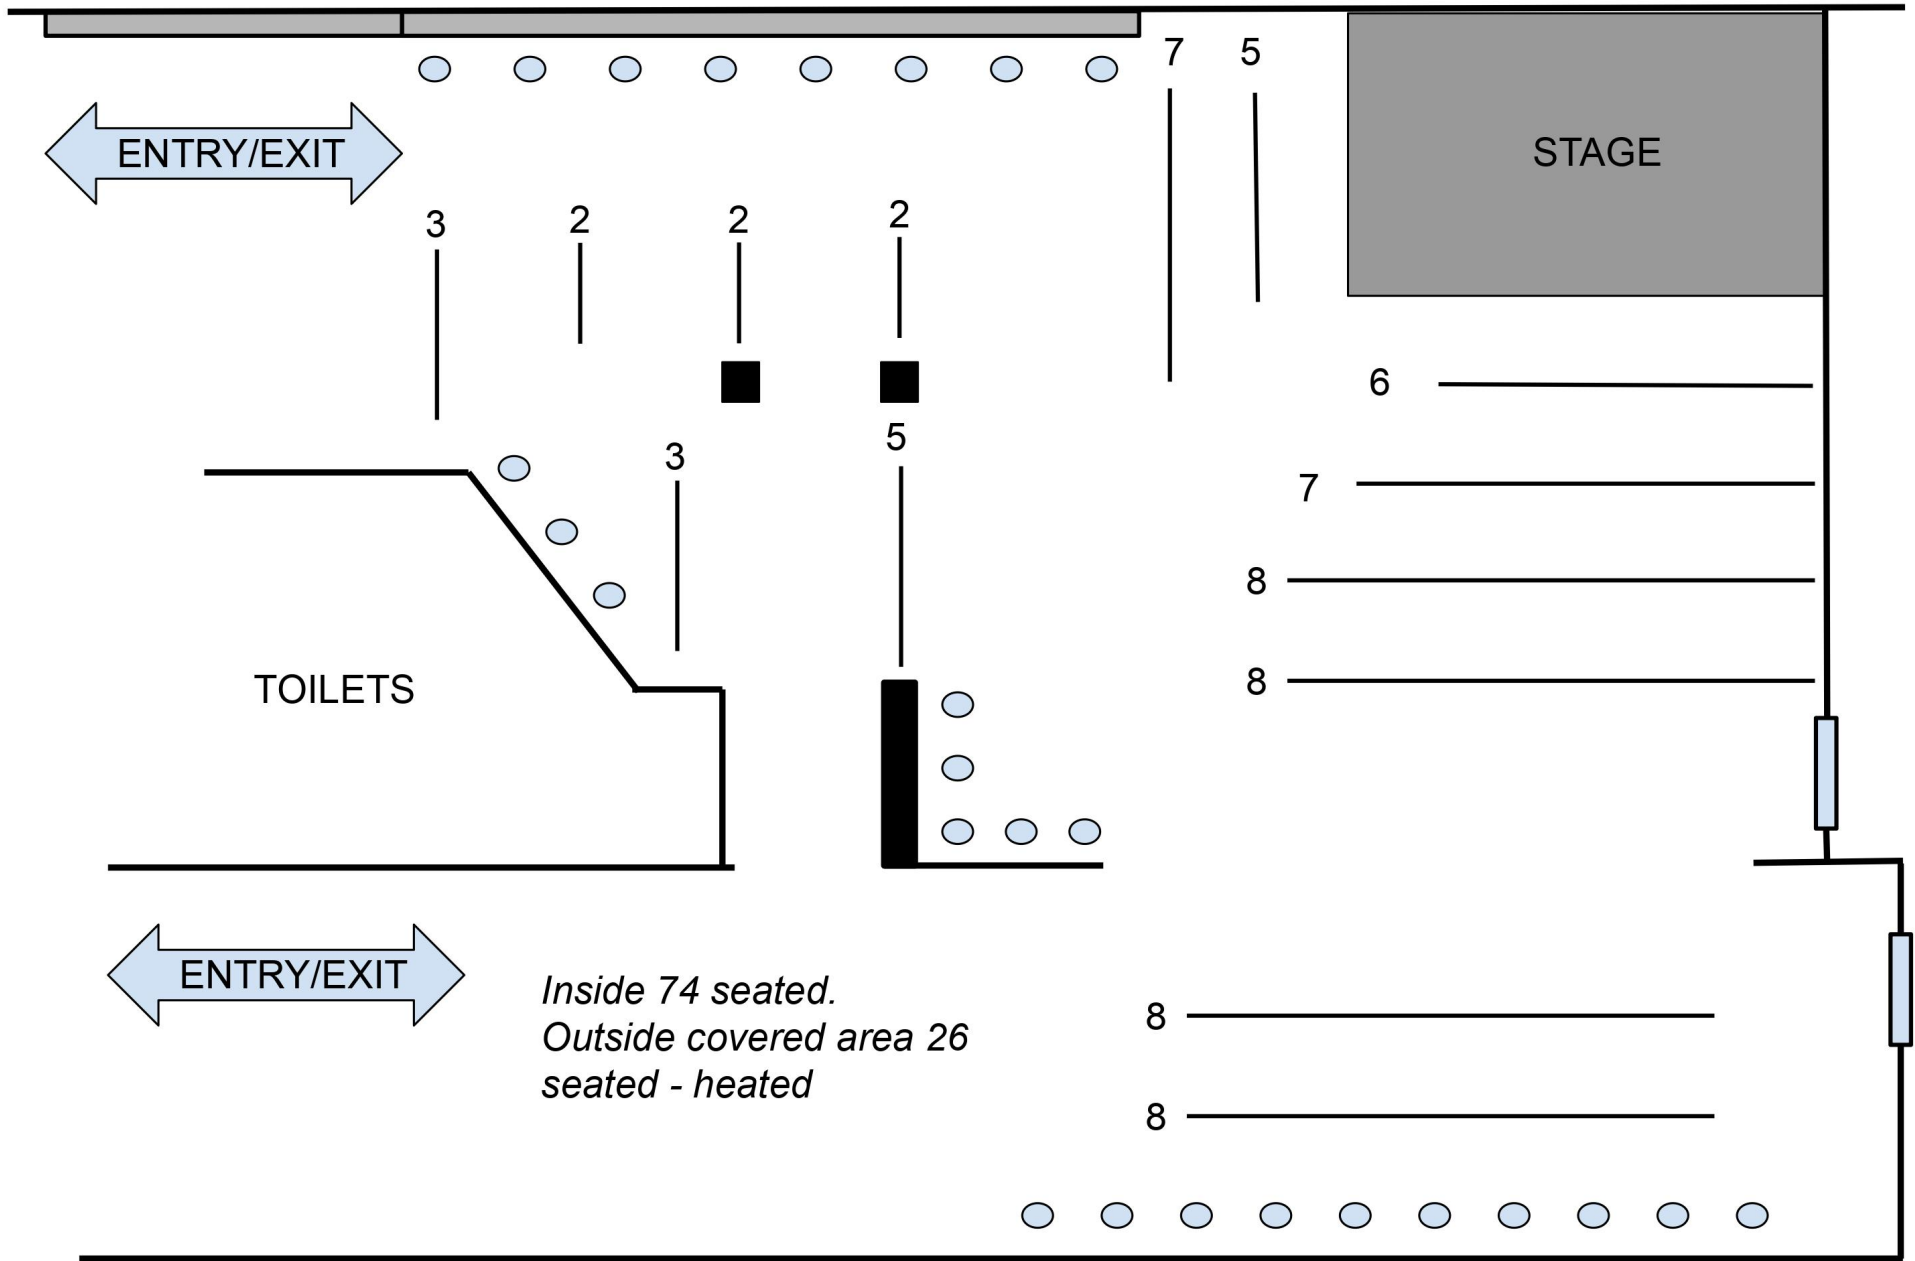

75 Bridge Street, Nelson

Main entrance

Max capacity 175 people  
On licence/ Supervised  
Available hours 8am to 3am, 7 days

Optional curtains can be drawn for  
privacy

Leaner

## Extra's available

- 30 Bar stools
- 6 four person Leaners
- 1 ten person Leaner
- 1 built in 12 to 20 person Leaner
- 12 four person seated Tables
- 30 + Chairs
- P.A. System for speeches etc
- Pool Table, Dart board

ENTRY/EXIT

STAGE

TOILETS

ENTRY/EXIT

Inside 74 seated.  
 Outside covered area 26  
 seated - heated